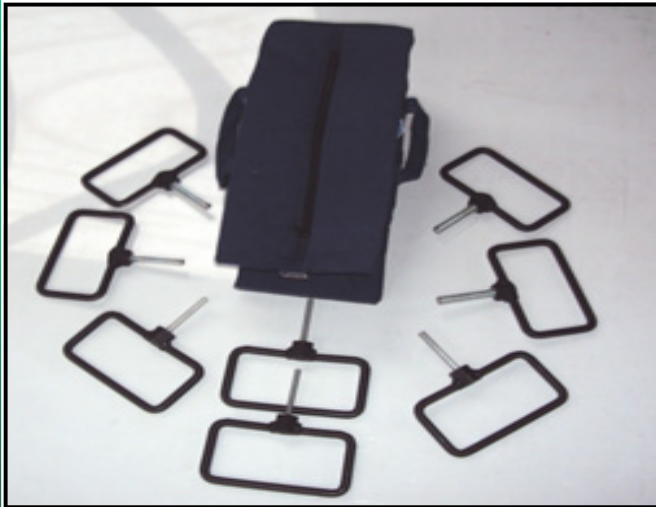

In addition to full start-up kits, all the component parts are available to purchase separately, including a range of packers suitable for all size pipes up to 525mm.

The SYDDAL Wraparound Clamps

Manufactured as a single section repair clamp to provide an economic and permanent method of repairing damaged pipes, whether pin-hole leaks or full 360° circumferential breaks. The Wraparound clamp is lightweight and easy to handle and available in a wide range of sizes. All clamps feature a well proven WAFFLE GASKET, where the fine ridges mould themselves to cracks and irregularities in the damaged pipe ensuring a reliable and permanent repair even with pressure pipelines such as rising mains

Diamond Spearhead

Dust Shute Harpoon

Retrieving Tool

Flat Strip Brush

Boring Tool

Rotating Handle

Silt Breaker

www.wardsflex.co.uk

Wardsflex

sales@wardsflex.co.uk

An increasing number of access chamber covers in food premises now have threaded key holes and as a result they can be very difficult to remove for maintenance without the correct tools.

**Spotlight
on
Manhole
Lifting
Equipment**

The **Key Tec Manhole Lifter** comes equipped with a load spreader bar which sits on top of the cover and attaches via threaded lifting keys. The spreader bar is fitted with a rotating lifting hanger which means it can be approached from any direction to lift, the hanger can be folded flat for easy transportation and storage. A tool bag is provided for the lifting keys and high leverage lifting hook. An alternative spreader bar (220 mm longer) is available for larger covers.